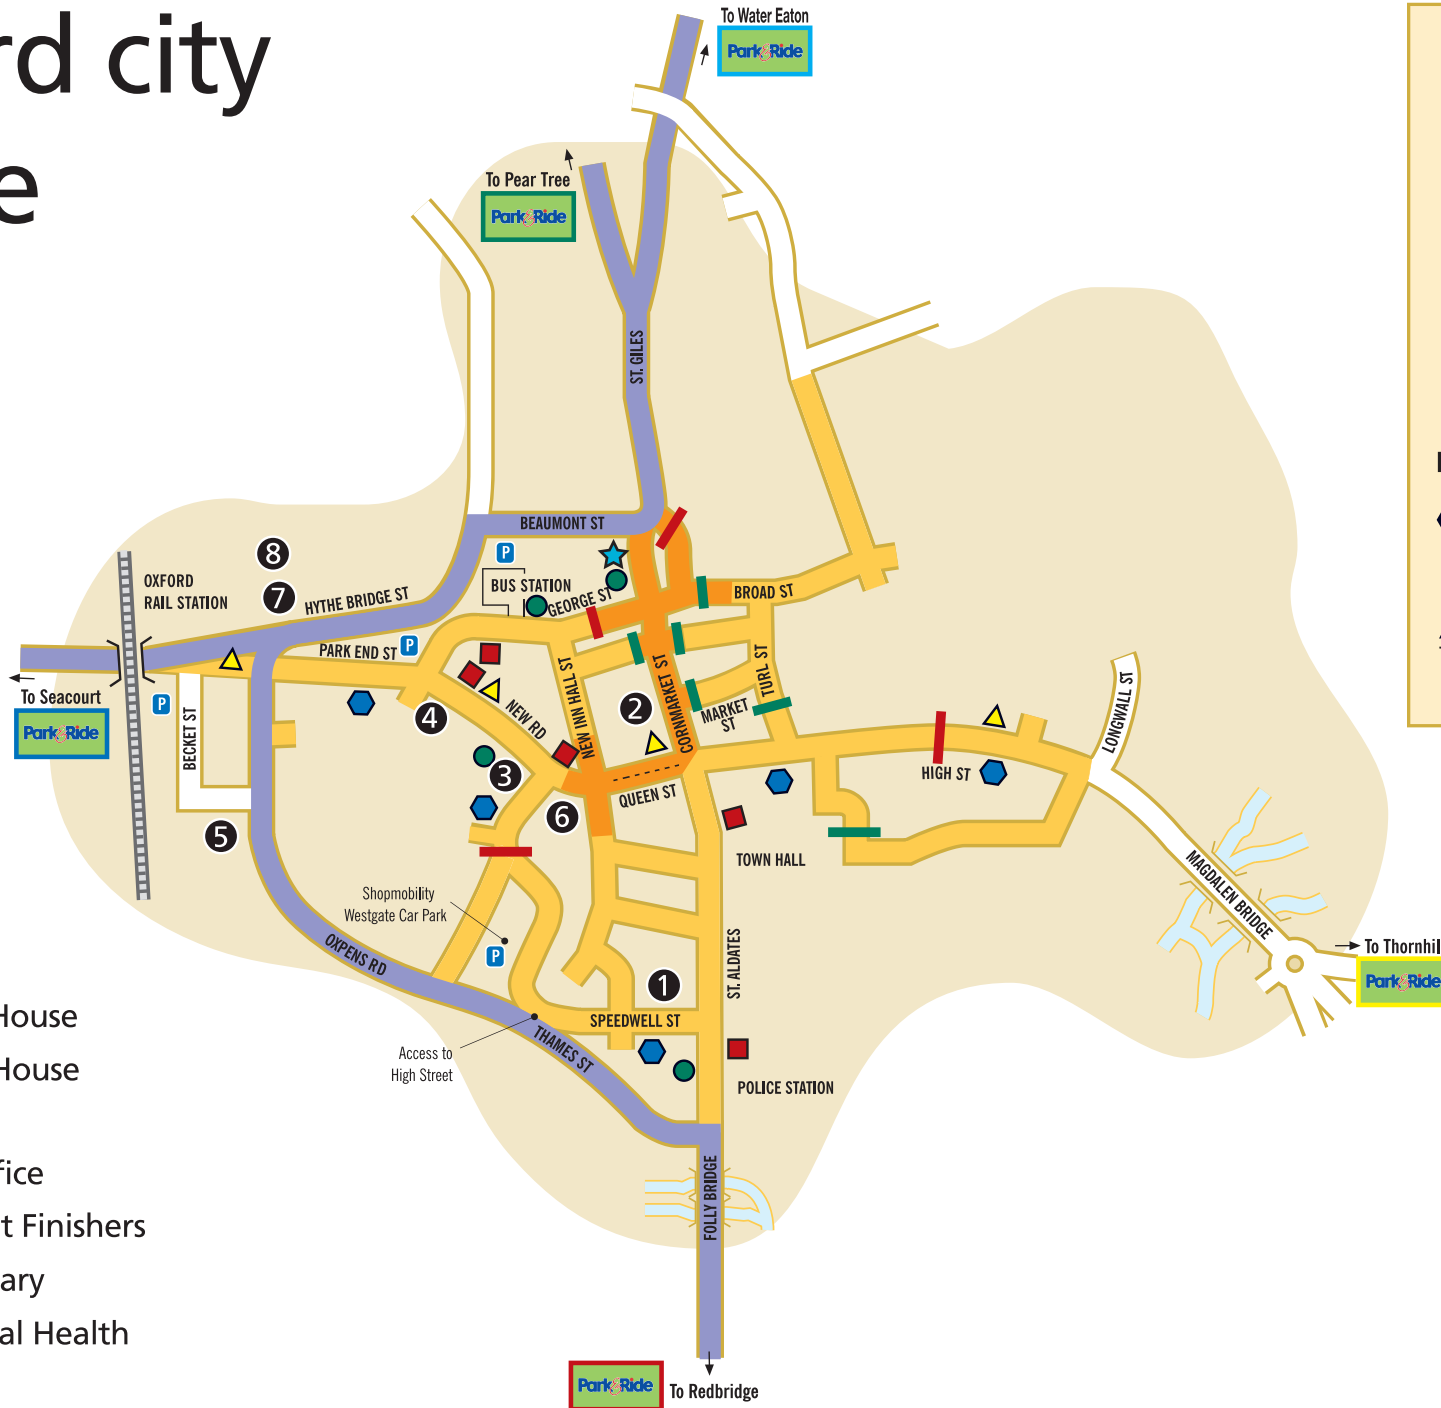

Oxford city centre

- 1 Speedwell House
- 2 Clarendon House
- 3 County Hall
- 4 Register Office
- 5 County Print Finishers
- 6 Central Library
- 7 Occupational Health
- 8 Fire Station

Key:

- Pedestrian zone
- Pedestrians and buses
- Access only
- Through traffic route
- Buses/exempt vehicles only
- Access control barrier

Park & Ride Stops

- Seacourt
- Pear Tree
- Water Eaton
- Thornhill
- Redbridge