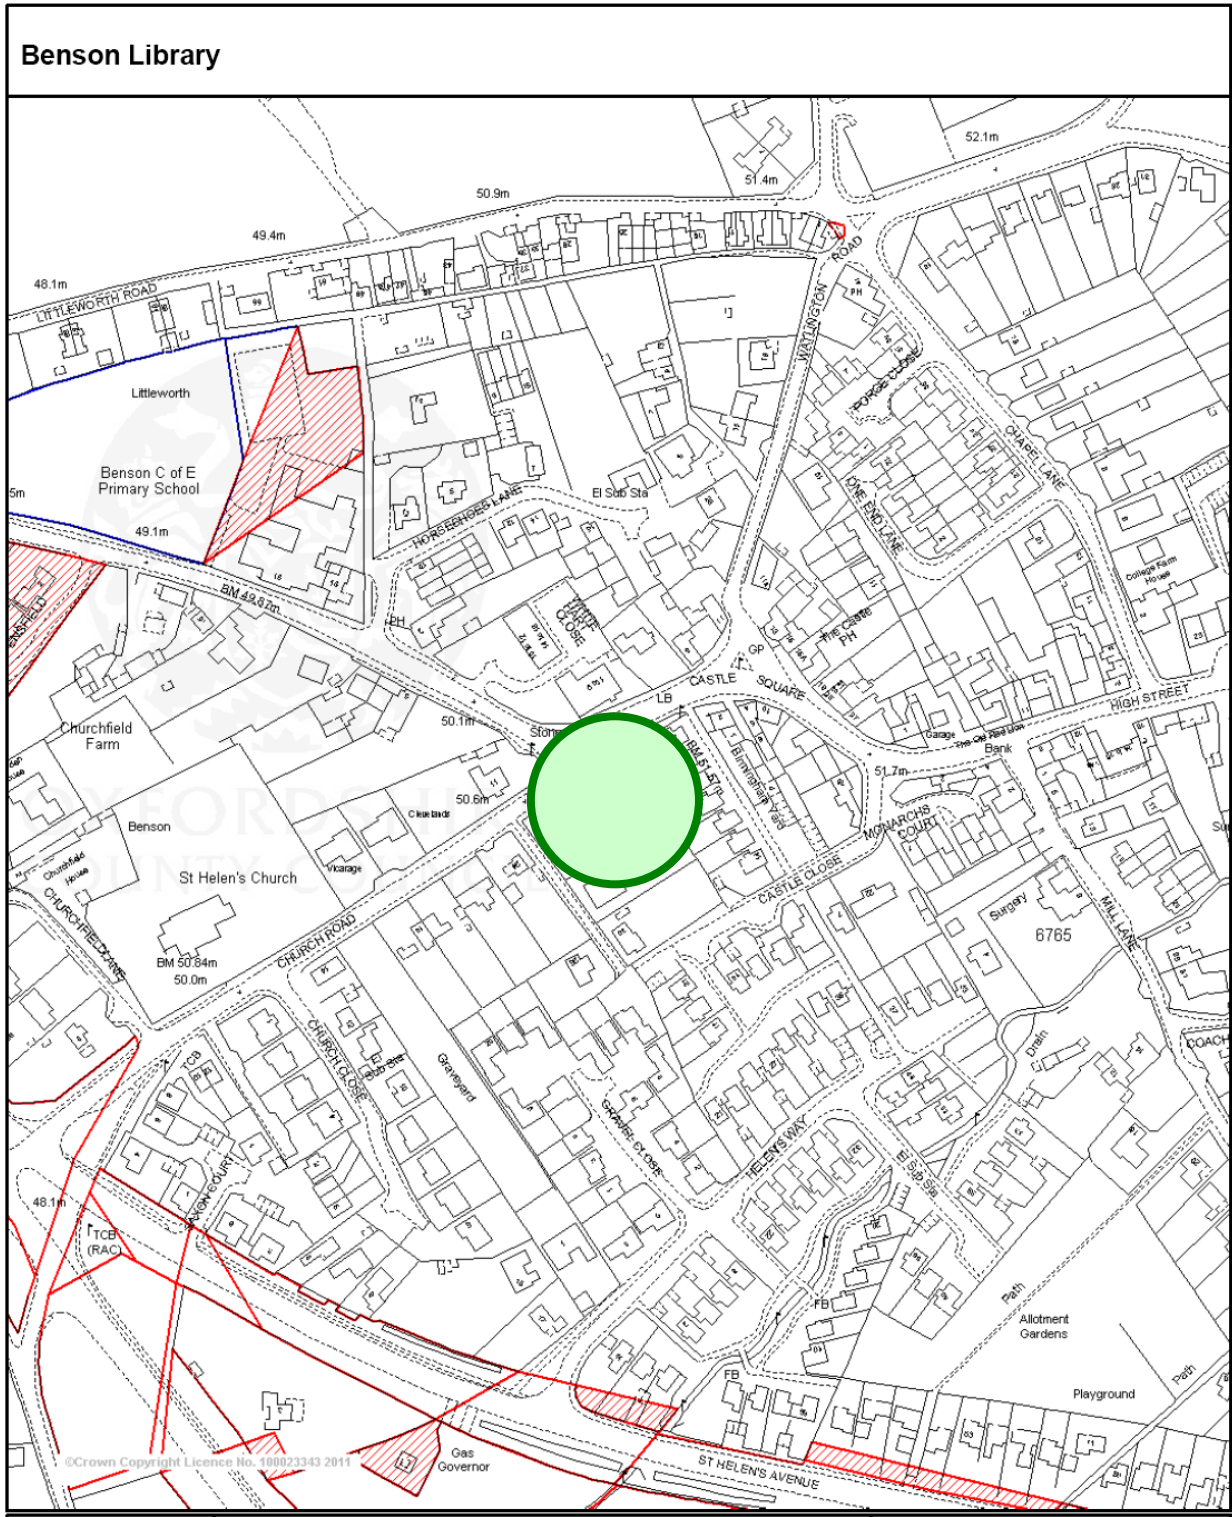

Library Property Profile: Benson Library

Site Name:

Benson Library

Description:

Library premises

Address:

Benson Library
Castle Square
Benson
Wallingford
Oxon
OX10 6SD

Site Tenure:

Owned by OCC

Floor Area (m²):

110

Site Area (m²):

982

Benson
Library

Site Plan:

This map is reproduced from Ordnance Survey material with the permission of Ordnance Survey on behalf of the controller of Her Majesty's Stationery Office (c) Crown Copyright. Unauthorised reproduction infringes Crown Copyright and may lead to prosecution or civil proceedings.

Oxfordshire County Council Licence No 100023343 2009

Scale 1/2500 Date 20/1/2011

Centre = 461671 E 191684 N

PAM IAS

Warning: To print this map to the scale shown, the paper size should be set to A4 Portrait and Page Scaling in the printer dialogue box should be set to None.