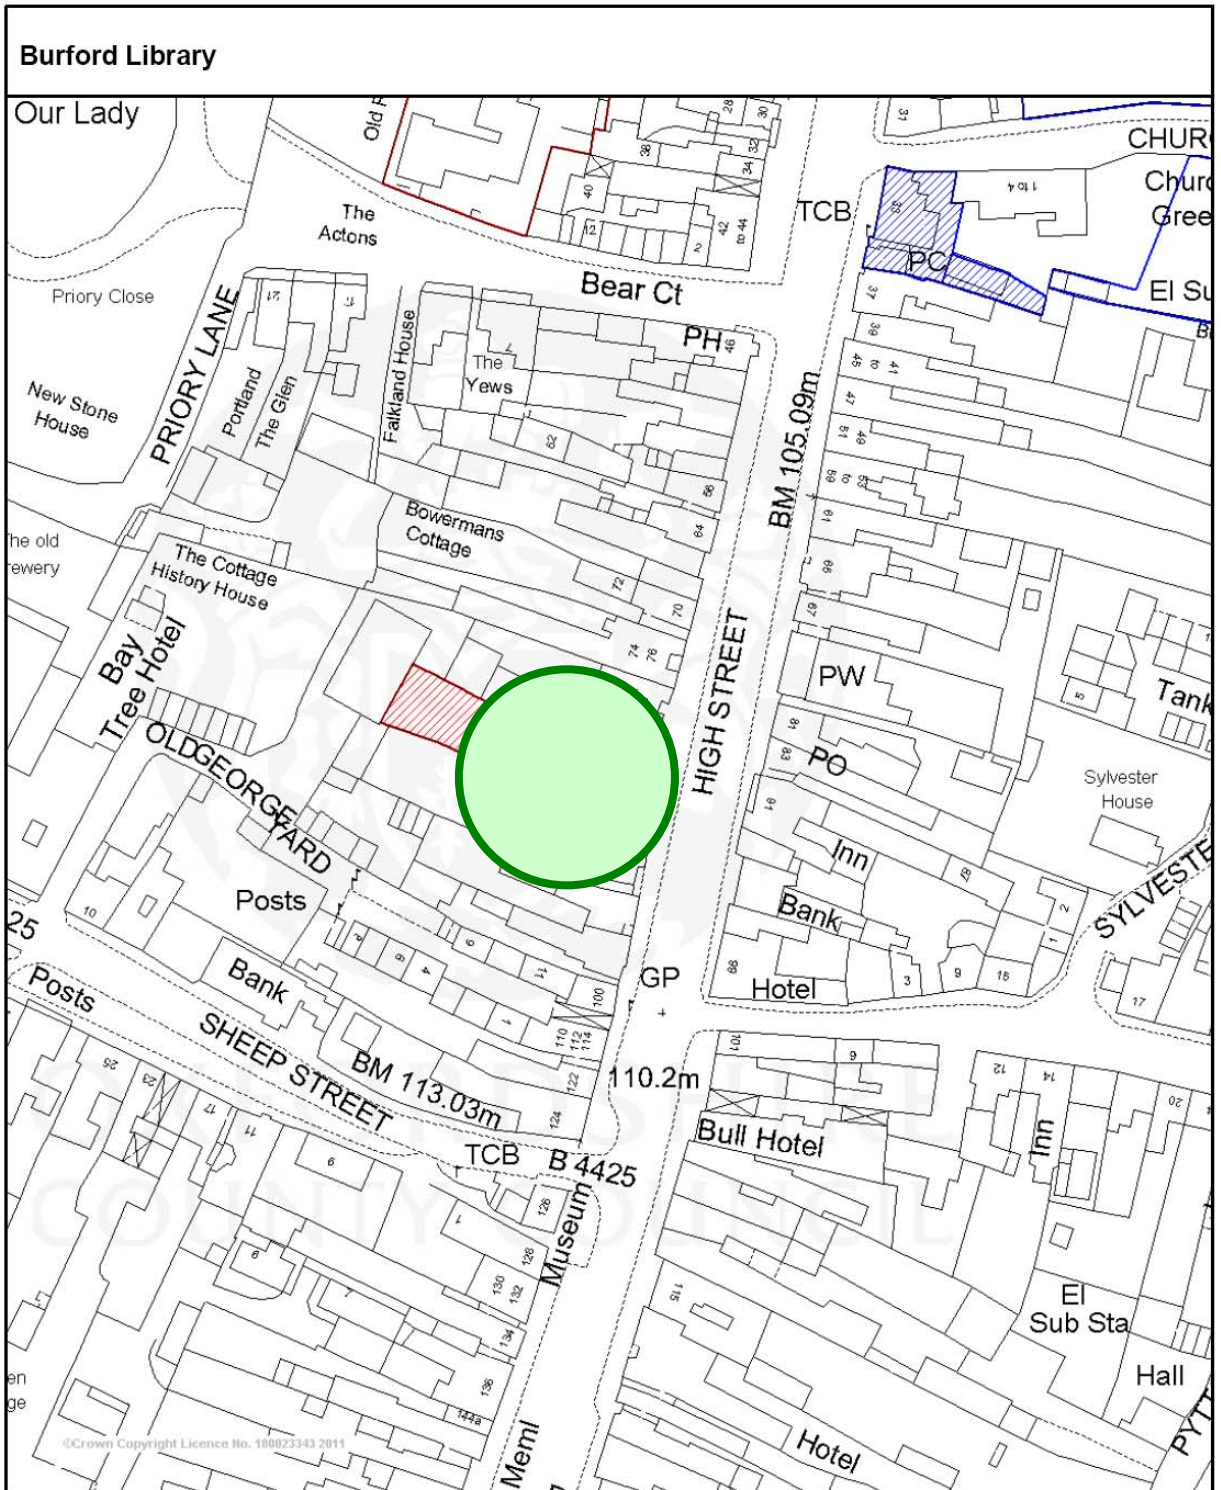

Library Property Profile: Burford Library

Site Name:

Burford Library

Description:

Library

Address:

Burford Library
86A High Street
Burford
Oxfordshire
OX18 4QF

Site Tenure:

Leased in by OCC

Floor Area (m²):

80

Site Area (m²):

372

Burford
Library

Site Plan:

This map is reproduced from Ordnance Survey material with the permission of Ordnance Survey on behalf of the controller of Her Majesty's Stationery Office (c) Crown Copyright. Unauthorised reproduction infringes Crown Copyright and may lead to prosecution or civil proceedings.

Oxfordshire County Council Licence No 100023343 2009

Scale 1/1250 Date 23/2/2011

Centre = 425134 E 212218 N

PAM IAS

Warning: To print this map to the scale shown, the paper size should be set to A4 Portrait and Page Scaling in the printer dialogue box should be set to None.