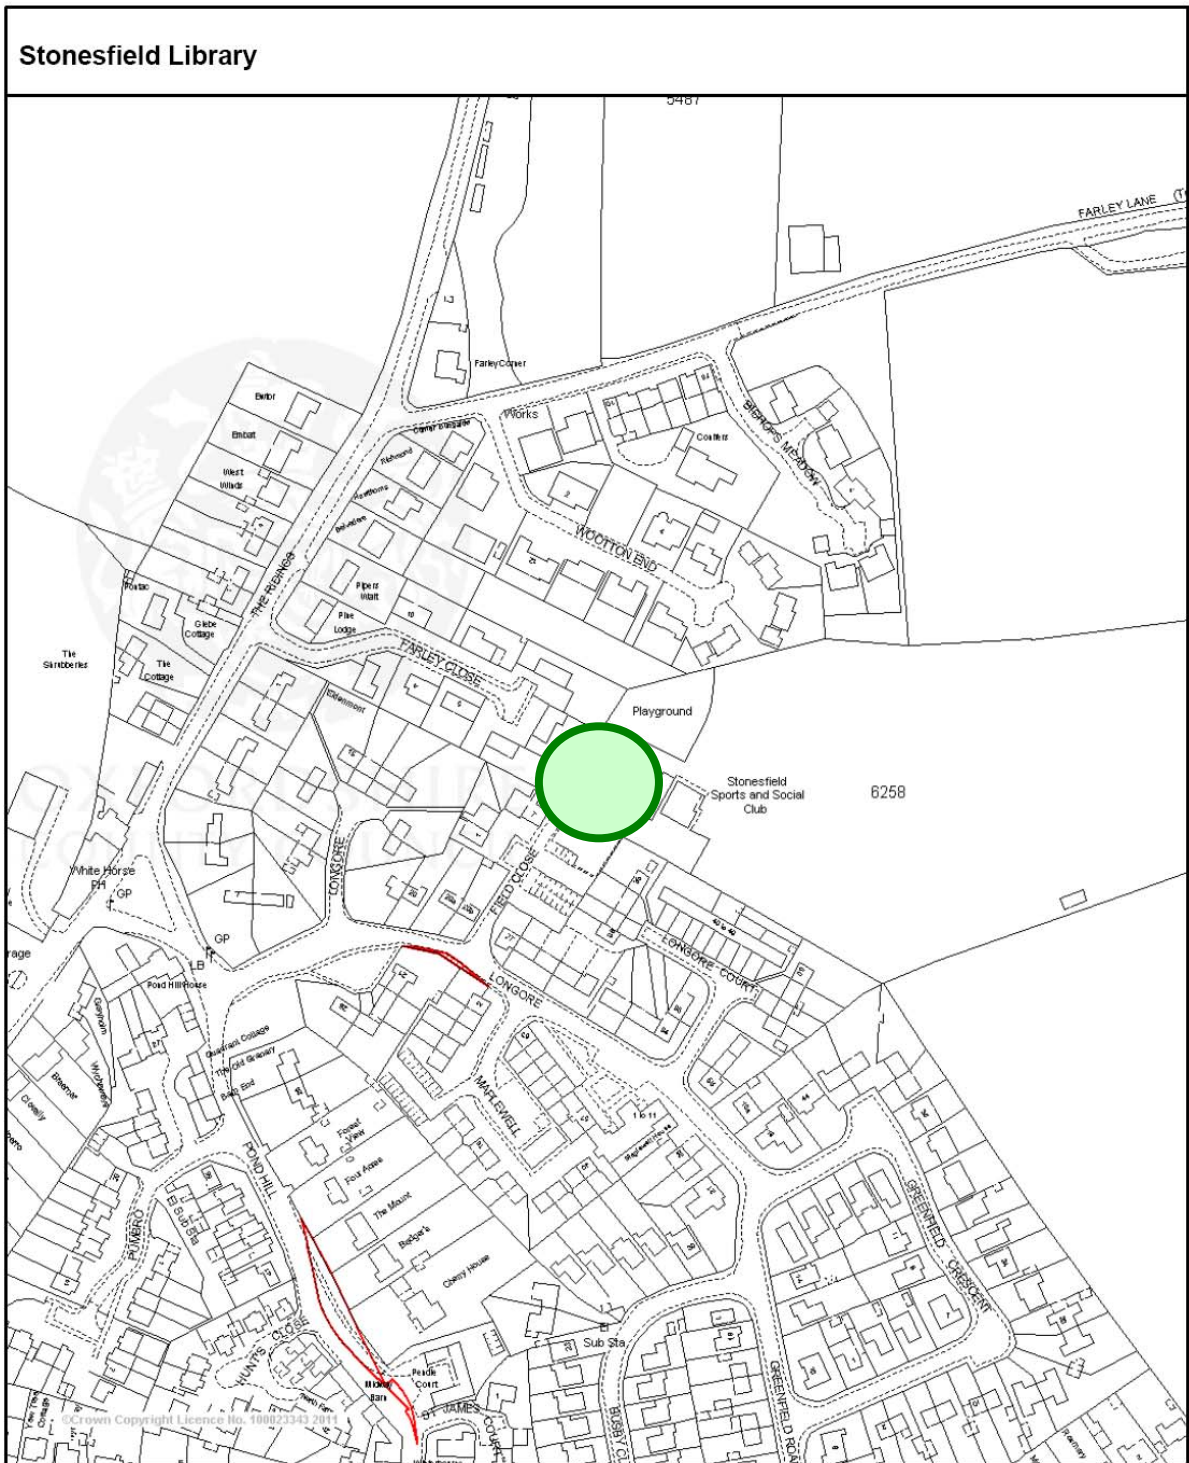

Library Property Profile: Stonesfield Library

Site Name:

Stonesfield Library

Description:

Library premises

Address:

Stonesfield Library
Village Hall
Longore
Stonesfield
Oxon
OX29 8EF

Site Tenure:

Leased in by OCC

Floor Area (m²):

27

Site Area (m²):

30

Site Plan:

 <p>OXFORDSHIRE COUNTY COUNCIL www.oxfordshire.gov.uk</p>	<p>This map is reproduced from Ordnance Survey material with the permission of Ordnance Survey on behalf of the controller of Her Majesty's Stationery Office (c) Crown Copyright. Unauthorised reproduction infringes Crown Copyright and may lead to prosecution or civil proceedings.</p> <p>Oxfordshire County Council Licence No 100023343 2009</p>	<p>Scale 1/2500 Date 20/1/2011</p> <p>Centre = 439507 E 217592 N</p> <p>PAM IAS</p> <p>Warning: To print this map to the scale shown, the paper size should be set to A4 Portrait and Page Scaling in the printer dialogue box should be set to None.</p>
--	--	--