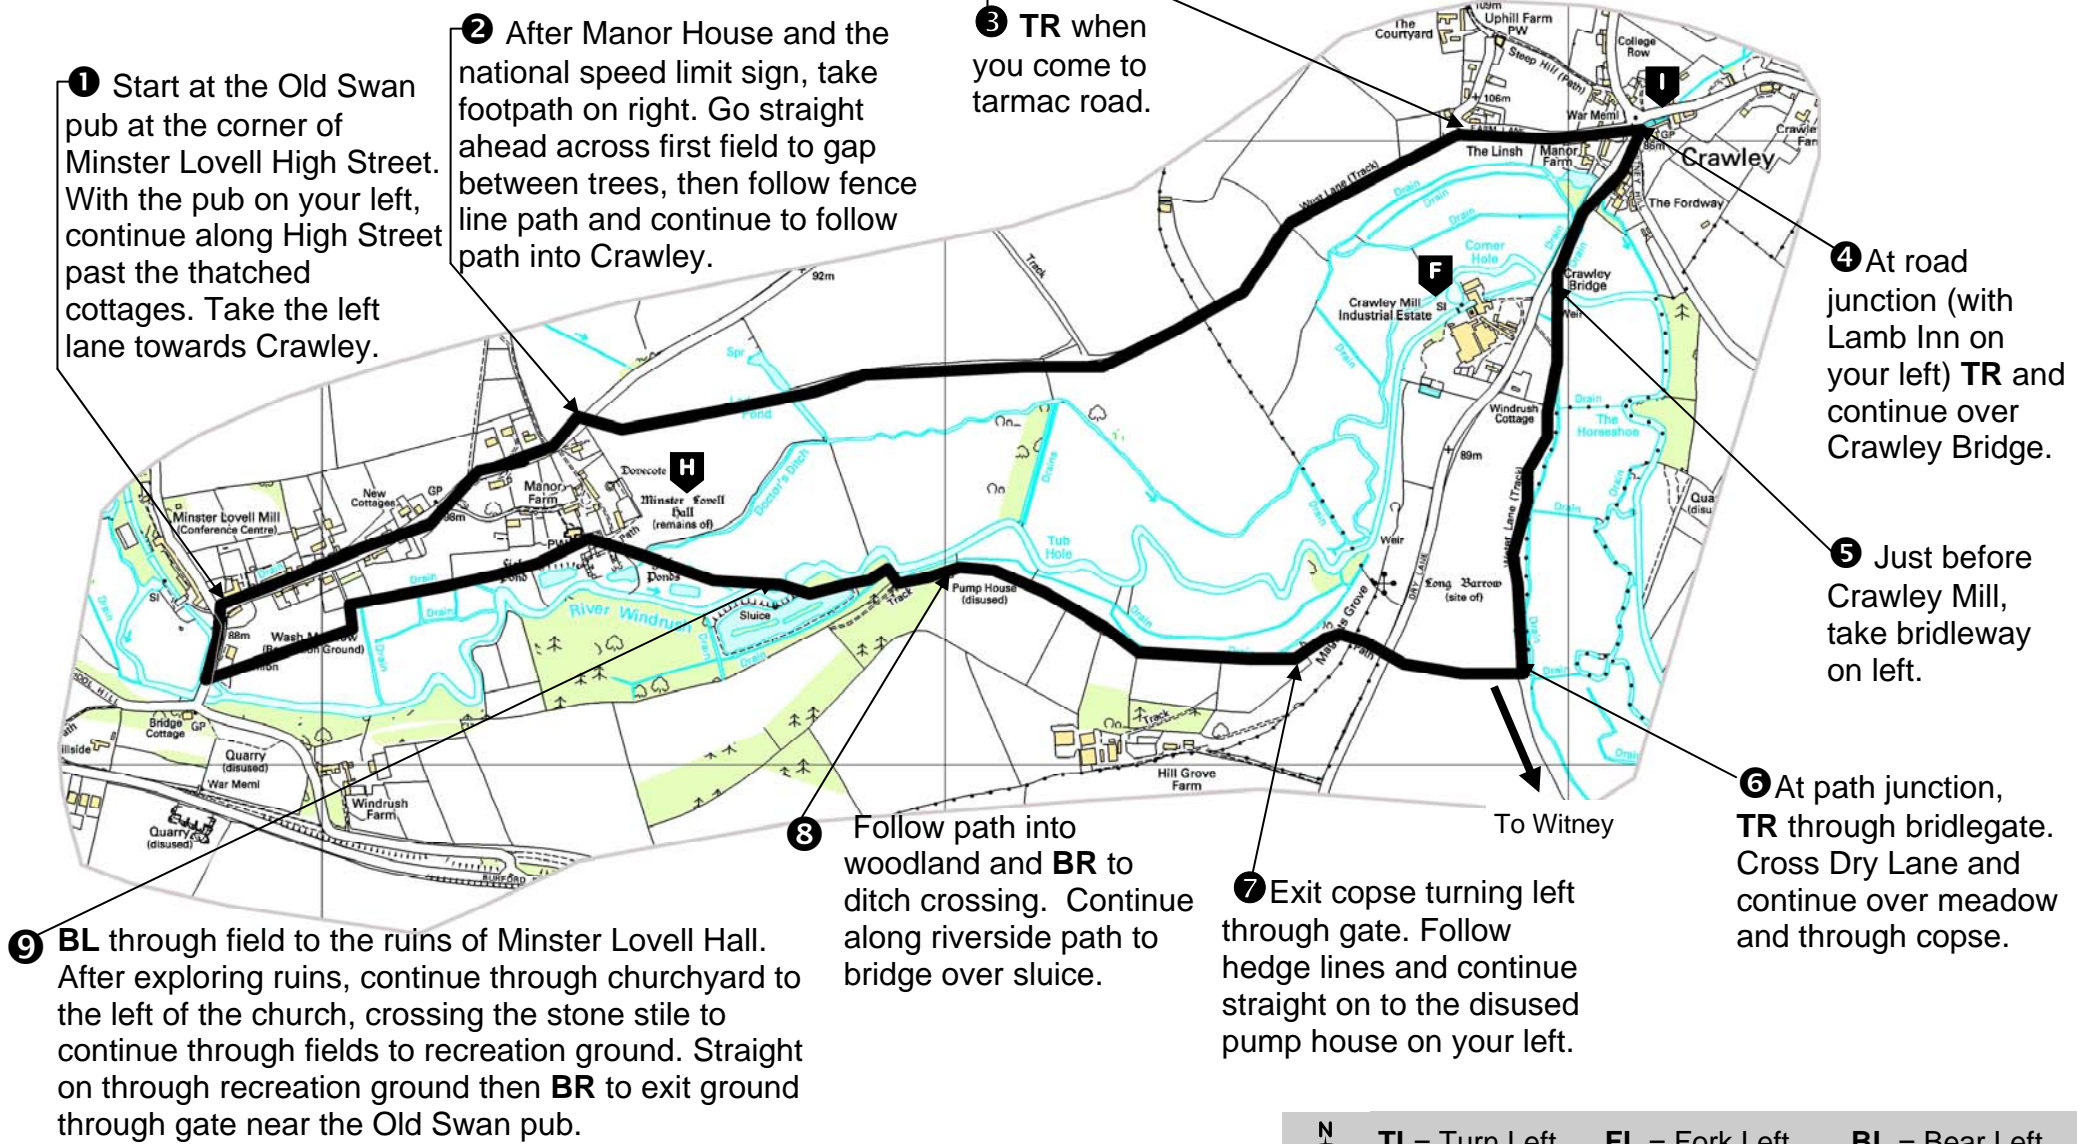

Circular Walk No.2: Minster Lovell – Crawley

Approximately 3.5 miles (5.6km)

N

TL= Turn Left FL = Fork Left BL = Bear Left

TR = Turn Right FR = Fork Right BR = Bear Right