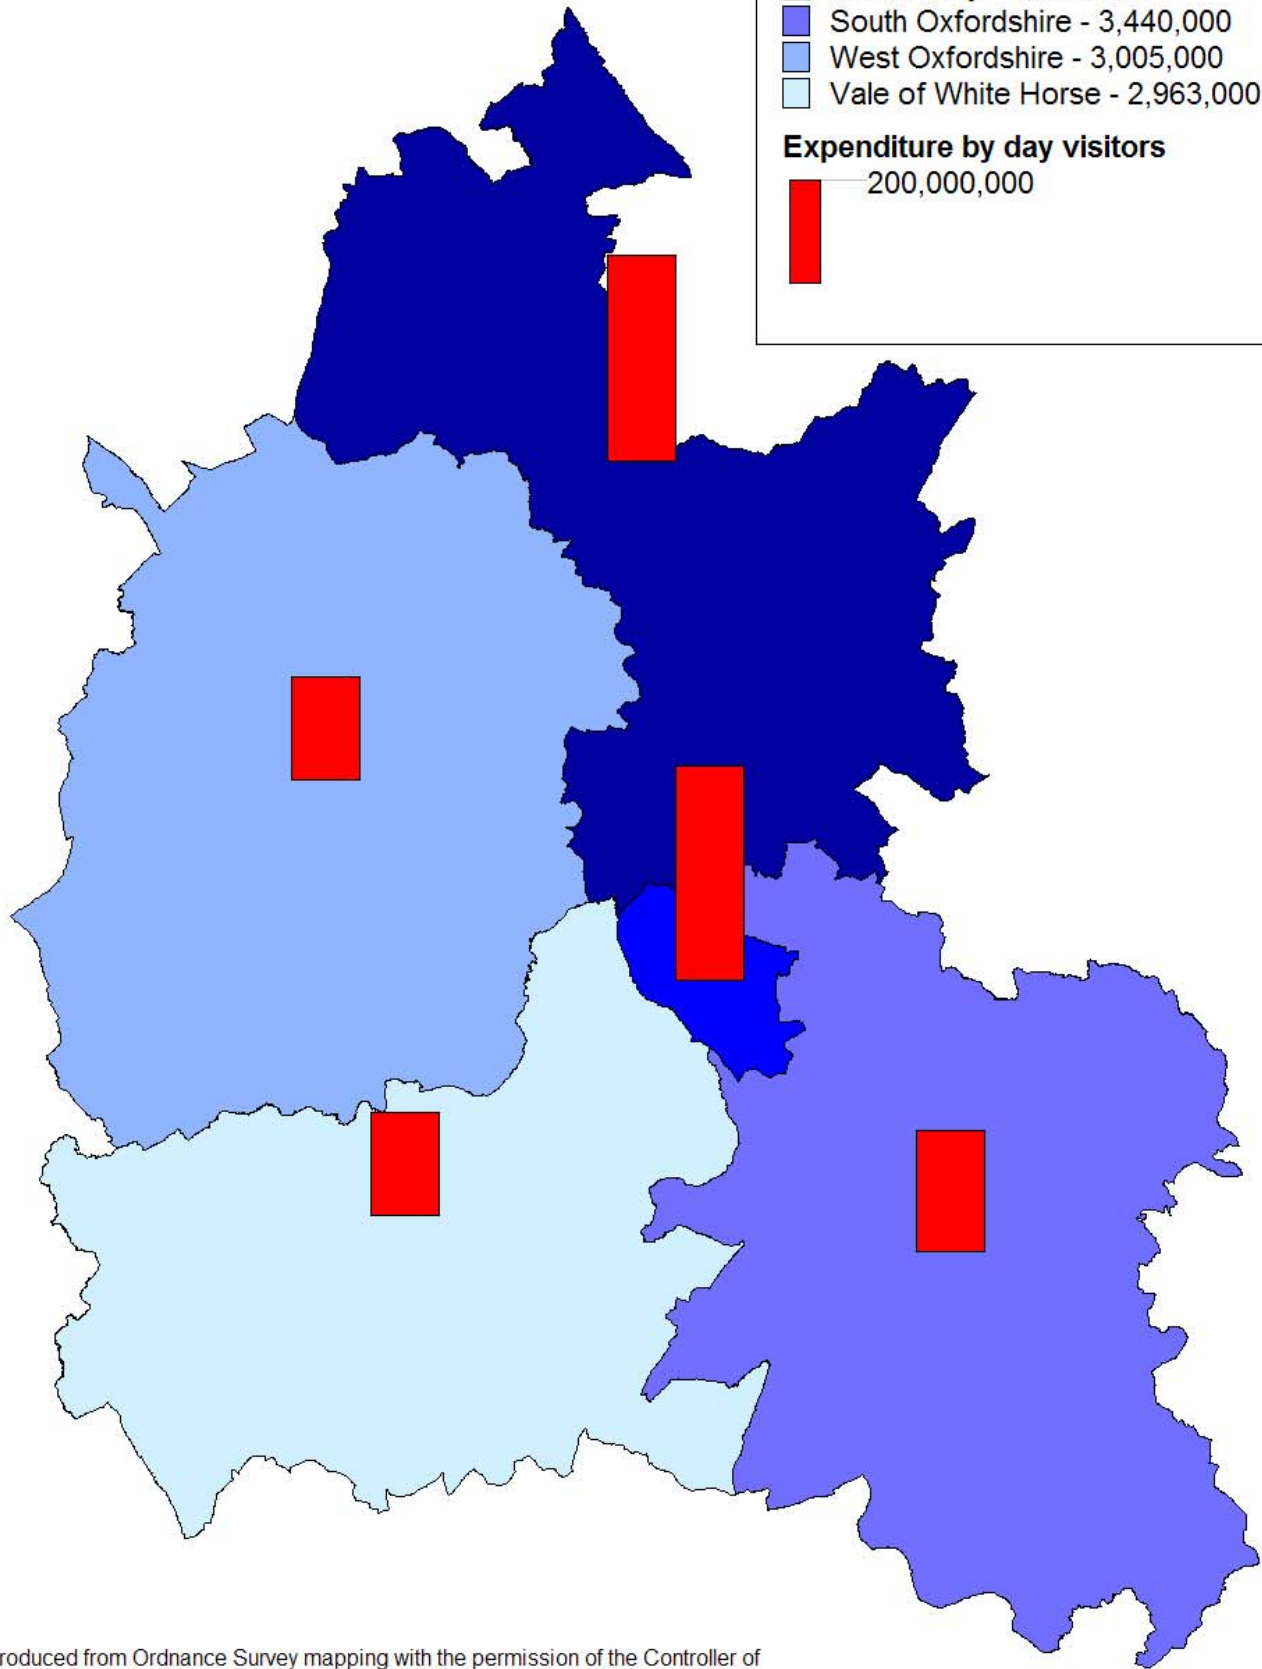

Day trips by district

- Cherwell - 5,169,000
- Oxford City - 4,918,000
- South Oxfordshire - 3,440,000
- West Oxfordshire - 3,005,000
- Vale of White Horse - 2,963,000

Expenditure by day visitors

Reproduced from Ordnance Survey mapping with the permission of the Controller of Her Majesty's Stationery Office © Crown Copyright. Unauthorised reproduction infringes Crown copyright and may lead to prosecution or civil proceedings.

Oxfordshire County Council Licence number 100023343