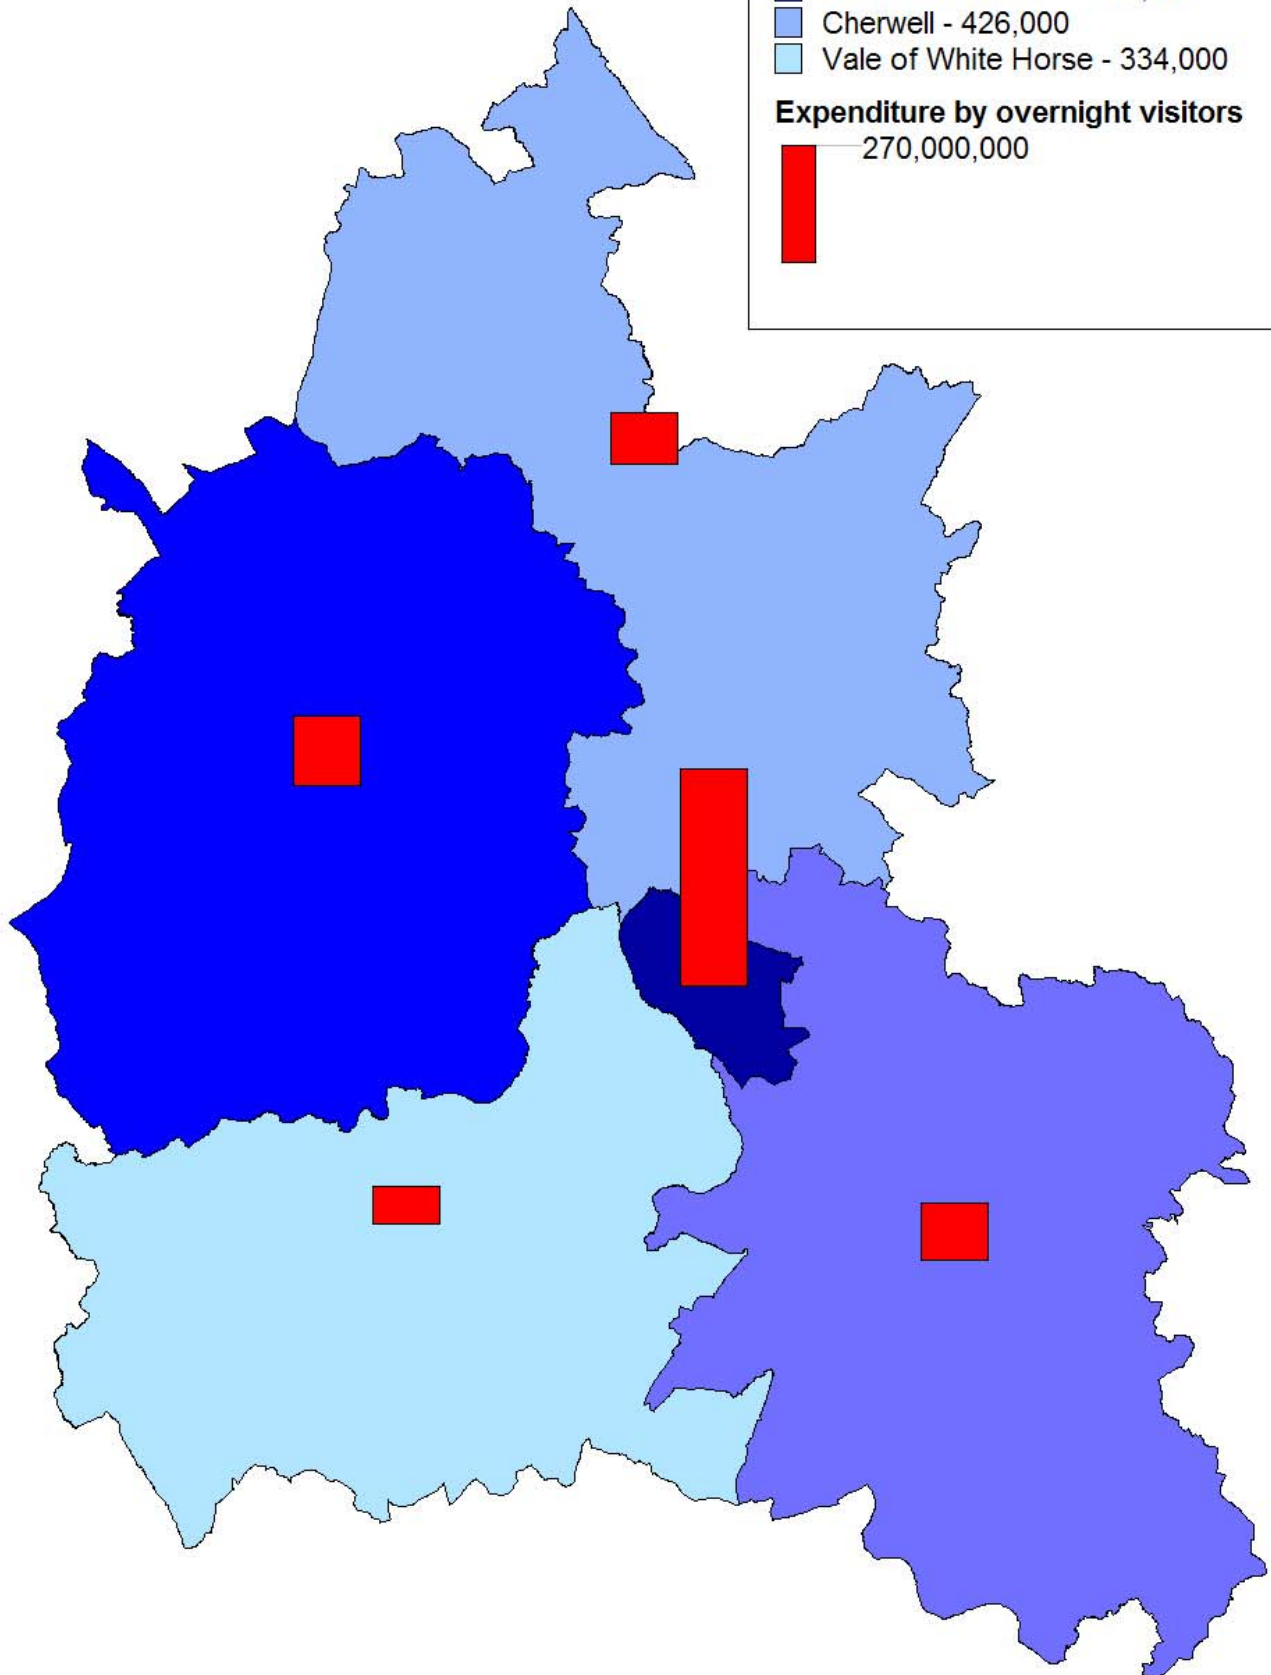

Overnight trips by district

- Oxford - 951,000
- West Oxfordshire - 481,000
- South Oxfordshire - 452,000
- Cherwell - 426,000
- Vale of White Horse - 334,000

Expenditure by overnight visitors

Reproduced from Ordnance Survey mapping with the permission of the Controller of Her Majesty's Stationery Office © Crown Copyright. Unauthorised reproduction infringes Crown copyright and may lead to prosecution or civil proceedings.