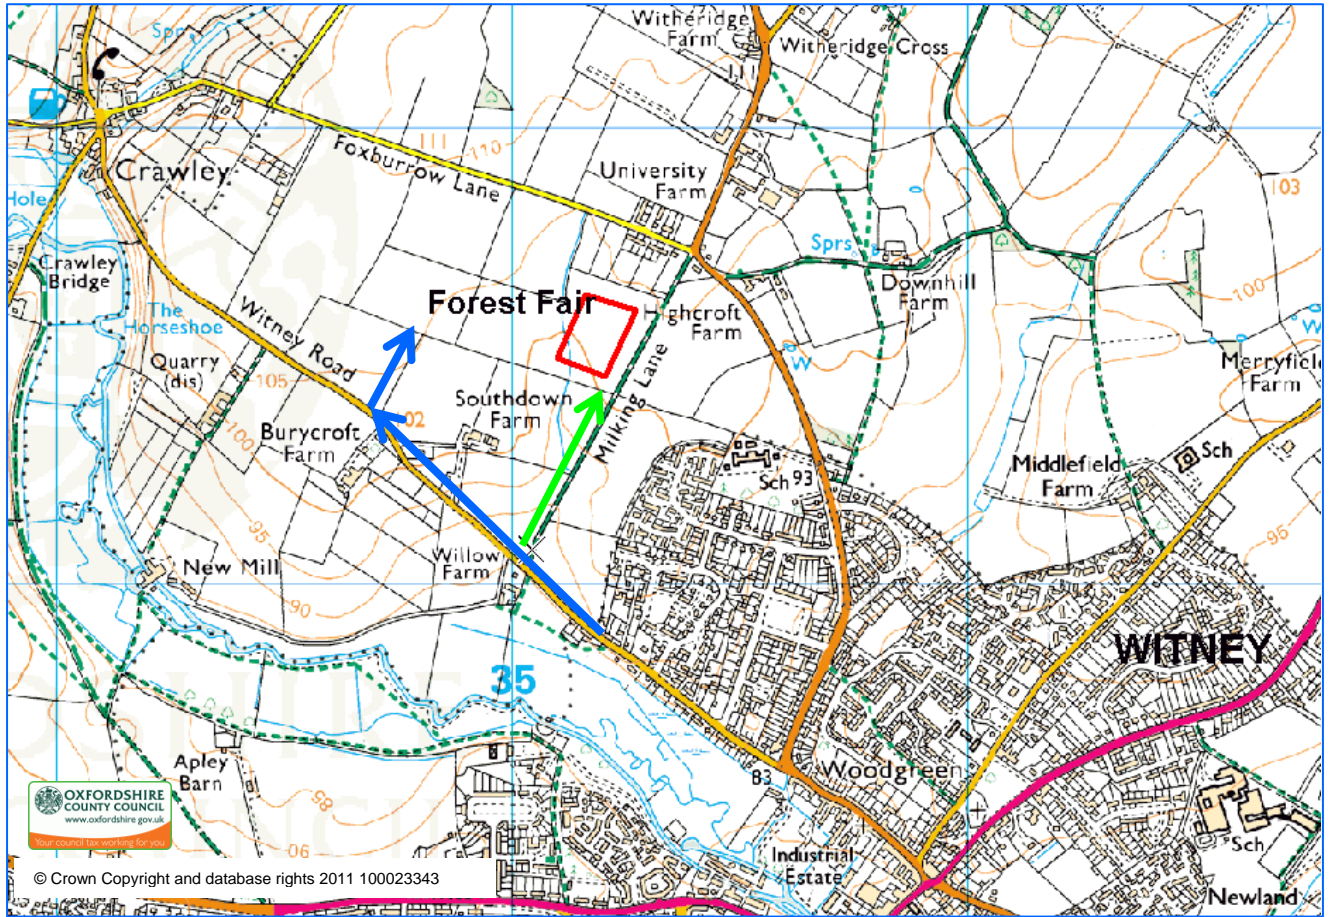

# Wychwood Forest Fair 2012 location

Foxburrow Wood, off the Witney to Crawley Road, Witney, Oxon, OX29 9TG

Visitor access by car & parking

Visitor access – pedestrians only

Fair location