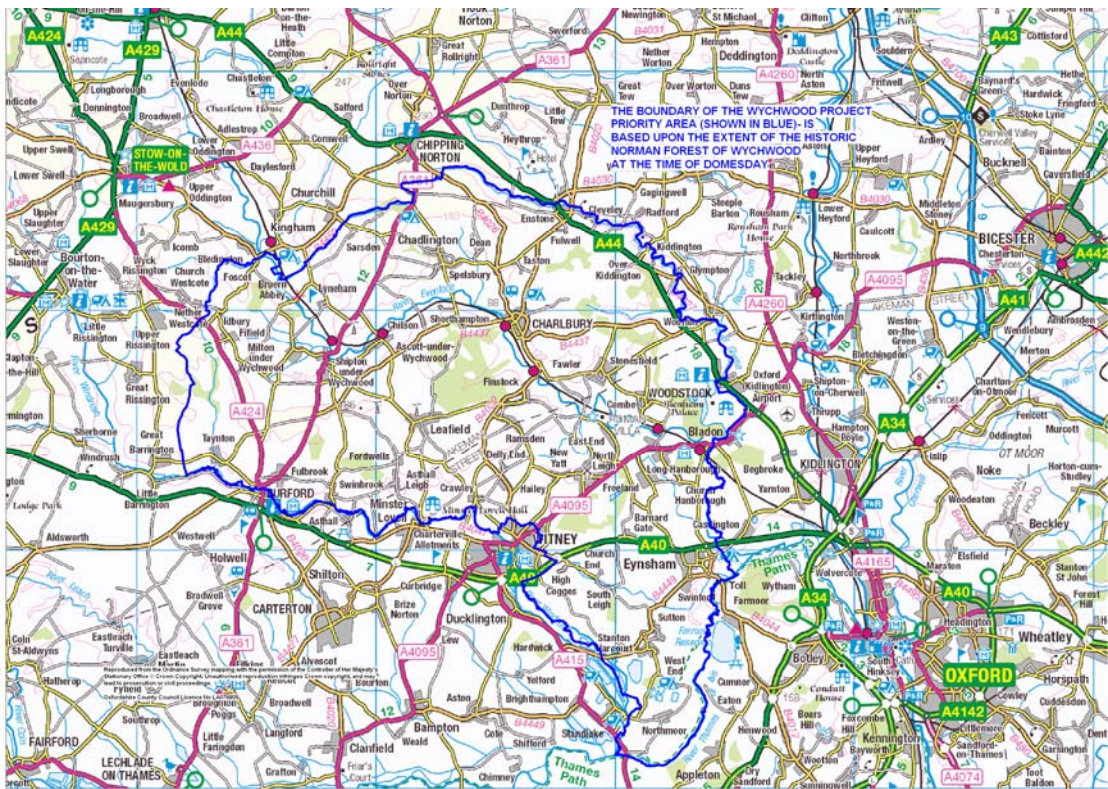

**Boundary of the Wychwood project area within a more detailed map of West Oxfordshire.**

The boundary of the Wychwood project priority area (shown in blue) is based upon the extent of the historic Norman forest of Wychwood at the time of Domesday.